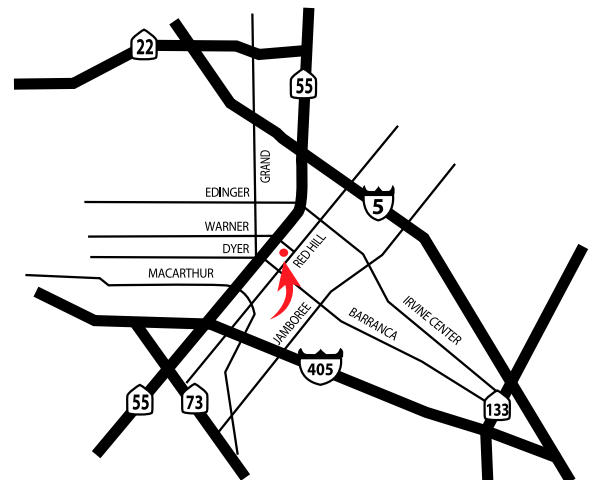

- Volume prints

- Make up

Call for details. Special arrangements available.

- Delivery

- Location photography

Call for details.

We're conveniently located in Santa Ana, just south of the 55 fwy., on Warner Avenue and Red Hill, five minutes from John Wayne Airport, ten minutes from Irvine Spectrum, fifteen minutes from Anaheim.

Map not to scale

p (714) 617-1040 f (714) 617-1033

www.strictlyexecutiveportraits.com